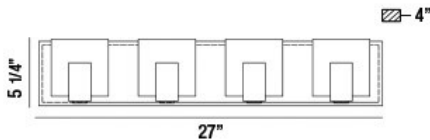

CANMORE, 4-LIGHT LED BATHBAR

PRODUCT DETAILS

No.	:	34144-015
Product Color	:	CHROME
Product Material	:	METAL
Shade / Accent Colour	:	FROSTED
Shade / Accent Material	:	ACRYLIC
Width	:	27"
Height	:	5.25"
Overall Height	:	5.25"
Ext	:	4"
Weight	:	5lbs

OPTIONS AVAILABLE

ITEM NO.	FINISH	SHADE
34144-015	CHROME	FROSTED
34144-024	BLACK	FROSTED
34144-015	CHROME	FROSTED
34144-024	BLACK	FROSTED

TECHNICAL DETAILS

Canopy / Backplate Length	:	27"
Canopy / Backplate Height	:	1.25"
Canopy / Backplate Width	:	5"
Driver	:	EK-TOP
IP Rating	:	DAMP
Location	:	DAMP
Approval	:	