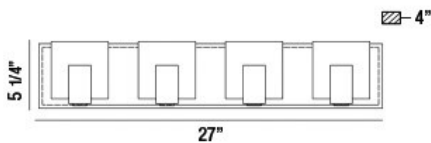

CANMORE, 4-LIGHT 27IN INTEGRATED LED VANITY

PRODUCT DETAILS

No.	:	34144-015
Product Color	:	CHROME
Product Material	:	METAL
Shade / Accent Colour	:	WHITE
Shade / Accent Material	:	ACRYLIC
Length	:	27"
Width	:	27"
Height	:	5.25"
Overall Height	:	5.25"
Ext	:	4"
Weight	:	7LBS

OPTIONS AVAILABLE

ITEM NO.	FINISH	SHADE
34144-015	CHROME	FROSTED
34144-024	MATTE BLACK	FROSTED

TECHNICAL DETAILS

Hanging Support Type	:	J-BOX
Canopy / Backplate Length	:	27"
Canopy / Backplate Height	:	5"
Canopy / Backplate Width	:	1.25"
Driver	:	EK-TOP
IP Rating	:	IP22
Location	:	DAMP
Approval	:	
Title 24	:	YES
Beam Angle	:	360