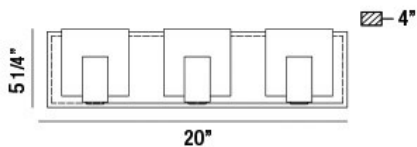

### PRODUCT DETAILS

No.	:	34143-018
Product Color	:	CHROME
Product Material	:	METAL
Shade / Accent Colour	:	WHITE
Shade / Accent Material	:	ACRYLIC
Length	:	20"
Width	:	20.25"
Height	:	5.25"
Overall Height	:	5.25"
Ext	:	4"
Weight	:	5.5LBS

### TECHNICAL DETAILS

Hanging Support Type	:	J-BOX
Canopy / Backplate Length	:	20.25"
Canopy / Backplate Height	:	5"
Canopy / Backplate Width	:	1.25"
Driver	:	EK-TOP
IP Rating	:	IP22
Location	:	DAMP
Approval	:	
Beam Angle	:	360