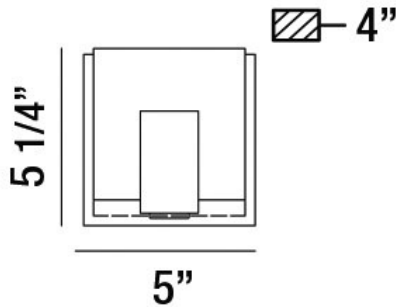

CANMORE, 1-LIGHT LED WALL SCONCE

PRODUCT DETAILS

No.	:	34142-029
Product Color	:	BLACK
Product Material	:	METAL
Shade / Accent Colour	:	FROSTED
Shade / Accent Material	:	ACRYLIC
Width	:	5.25"
Height	:	5.25"
Ext	:	4"
Weight	:	1.4lbs

TECHNICAL DETAILS

Canopy / Backplate Length	:	5"
Canopy / Backplate Height	:	1.25"
Canopy / Backplate Width	:	5"
Location	:	DAMP
Approval	:	

PROJECT INFORMATION

 Job Name: Date: Category:

 Comments: