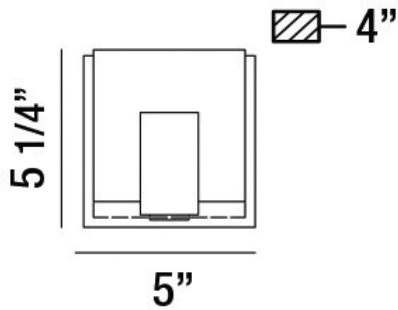

CANMORE, 5IN INTEGRATED LED VANITY

OPTIONS AVAILABLE

ITEM NO.	FINISH	SHADE
34142-011	CHROME	FROSTED
34142-029	MATTE BLACK	FROSTED

PRODUCT DETAILS

No.	:	34142-011
Product Color	:	CHROME
Product Material	:	METAL
Shade / Accent Colour	:	WHITE
Shade / Accent Material	:	ACRYLIC
Length	:	5"
Width	:	5.25"
Height	:	5.25"
Overall Height	:	5.25"
Ext	:	4"
Weight	:	3LBS

TECHNICAL DETAILS

Hanging Support Type	:	J-BOX
Canopy / Backplate Length	:	5"
Canopy / Backplate Height	:	5"
Canopy / Backplate Width	:	1.25"
Driver	:	EK-TOP
IP Rating	:	IP22
Location	:	DAMP
Approval	:	
Title 24	:	YES
Beam Angle	:	360