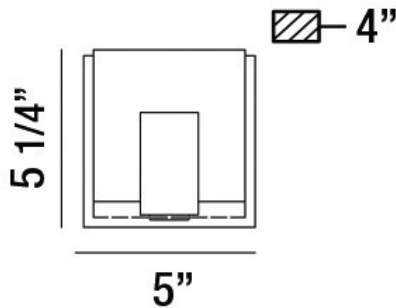

## CANMORE, 5IN INTEGRATED LED VANITY

### PRODUCT DETAILS

No.	:	34142-011
Product Color	:	CHROME
Product Material	:	METAL
Shade / Accent Colour	:	WHITE
Shade / Accent Material	:	ACRYLIC
Length	:	5"
Width	:	5.25"
Height	:	5.25"
Overall Height	:	5.25"
Ext	:	4"
Weight	:	3LBS

### TECHNICAL DETAILS

Hanging Support Type	:	J-BOX
Canopy / Backplate Length	:	5"
Canopy / Backplate Height	:	5"
Canopy / Backplate Width	:	1.25"
Driver	:	EK-TOP
IP Rating	:	IP22
Location	:	DAMP
Approval	:	
Title 24	:	YES
Beam Angle	:	360