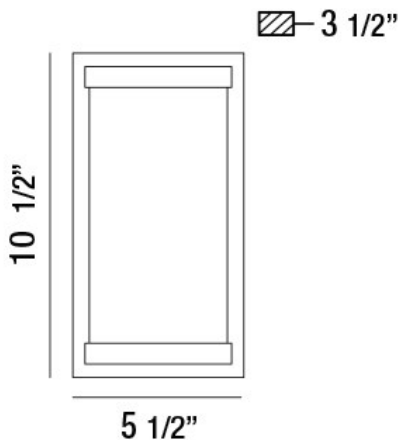

PARADISO, SMALL RECT OUTDOOR LED WALLMOUNT

PRODUCT DETAILS

No.	:	34137-017
Product Color	:	SATIN NICKEL
Shade / Accent Colour	:	NICKEL
Width	:	5.5"
Height	:	10.5"
Ext	:	3.5"
Weight	:	7.6LBS

LIGHT SOURCE DETAILS

Number of Bulbs	:	2
Light Source	:	LED
Light Source Type	:	INTEGRATED LED
Input Voltage	:	120V
Bulb Voltage	:	120V
Socket Type	:	LED
Wattage	:	2 X 10W
Total Wattage	:	20W
Kelvin	:	3000K
CRI	:	90
Bulb Included	:	YES
Dimmable	:	YES

OPTIONS AVAILABLE

ITEM NO.	FINISH	SHADE
34137-017	SATIN NICKEL	CLEAR BUBBLE

TECHNICAL DETAILS

Canopy / Backplate Length	:	5.5"
Canopy / Backplate Height	:	1.25"
Canopy / Backplate Width	:	10.5"
Driver	:	EK-TOP
IP Rating	:	20
Location	:	DAMP
Approval	:	