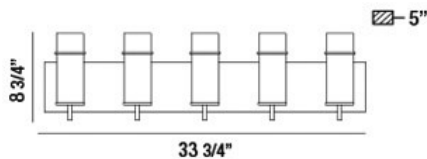

PISTA, 5-LIGHT 34IN VANITY

PRODUCT DETAILS

No.	:	34136-010
Product Color	:	CHROME
Product Material	:	METAL
Shade / Accent Colour	:	CLEAR
Shade / Accent Material	:	GLASS
Length	:	33.75"
Width	:	33.75"
Height	:	8.75"
Overall Height	:	8.75"
Ext	:	5"
Weight	:	8.9LBS

LIGHT SOURCE DETAILS

Number of Bulbs	:	5
Light Source Type	:	EDISON
Input Voltage	:	120V
Bulb Voltage	:	120V
Socket Type	:	E26
Wattage	:	5 X 60W
Total Wattage	:	300W
Bulb Included	:	YES
Dimmable	:	YES

OPTIONS AVAILABLE

ITEM NO.	FINISH	SHADE
34136-010	CHROME	GLASS
34136-031	MATTE BLACK	GLASS
34136-044	GOLD	GLASS

TECHNICAL DETAILS

Hanging Support Type	:	J-BOX
Canopy / Backplate Length	:	33.75"
Canopy / Backplate Height	:	5"
Canopy / Backplate Width	:	1"
Mounting	:	UP
IP Rating	:	IP22
Location	:	DAMP
Approval	:	
Beam Angle	:	360