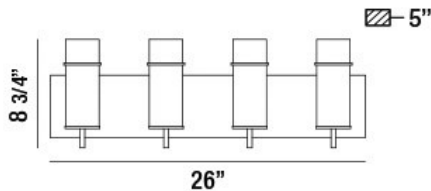

### PRODUCT DETAILS

No.	:	34135-039
Product Color	:	BLACK
Product Material	:	METAL
Shade / Accent Colour	:	CLEAR
Shade / Accent Material	:	GLASS
Width	:	26"
Height	:	8.75"
Ext	:	5"
Weight	:	6lbs

### TECHNICAL DETAILS

Canopy / Backplate Length	:	26"
Canopy / Backplate Height	:	1"
Canopy / Backplate Width	:	5"
Mounting	:	Up
Location	:	DAMP
Approval	:	