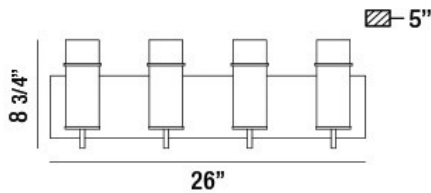

### PRODUCT DETAILS

No.	:	34135-013
Product Color	:	CHROME
Product Material	:	METAL
Shade / Accent Colour	:	CLEAR
Shade / Accent Material	:	GLASS
Length	:	26"
Width	:	26"
Height	:	8.75"
Overall Height	:	8.75"
Ext	:	5"
Weight	:	5.9LBS

### TECHNICAL DETAILS

Hanging Support Type	:	J-BOX
Canopy / Backplate Length	:	26"
Canopy / Backplate Height	:	5"
Canopy / Backplate Width	:	1"
Mounting	:	UP
IP Rating	:	IP22
Location	:	DAMP
Approval	:	
Beam Angle	:	360