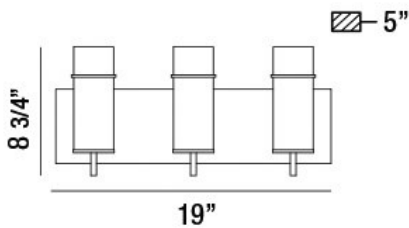

### PRODUCT DETAILS

No.	:	34134-032
Product Color	:	MATTE BLACK
Product Material	:	METAL
Shade / Accent Colour	:	CLEAR
Shade / Accent Material	:	GLASS
Length	:	19"
Width	:	19"
Height	:	8.75"
Overall Height	:	8.75"
Ext	:	5"
Weight	:	5.5LBS

### LIGHT SOURCE DETAILS

Number of Bulbs	:	3
Light Source Type	:	EDISON
Input Voltage	:	120V
Bulb Voltage	:	120V
Socket Type	:	E26
Wattage	:	3 X 60W
Total Wattage	:	180W
Bulb Included	:	YES
Dimmable	:	YES

### TECHNICAL DETAILS

Hanging Support Type	:	J-BOX
Canopy / Backplate Length	:	19"
Canopy / Backplate Height	:	5"
Canopy / Backplate Width	:	1"
Mounting	:	UP
IP Rating	:	IP22
Location	:	DAMP
Approval	:	
Beam Angle	:	360