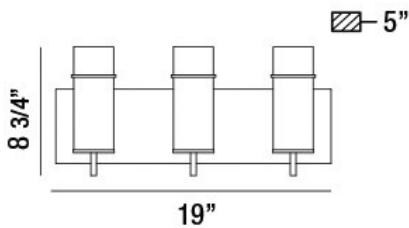

PISTA, 3-LIGHT 19IN VANITY

PRODUCT DETAILS

No.	:	34134-016
Product Color	:	CHROME
Product Material	:	METAL
Shade / Accent Colour	:	CLEAR
Shade / Accent Material	:	GLASS
Length	:	19"
Width	:	19"
Height	:	8.75"
Overall Height	:	8.75"
Ext	:	5"
Weight	:	5.5LBS

LIGHT SOURCE DETAILS

Number of Bulbs	:	3
Light Source Type	:	EDISON
Input Voltage	:	120V
Bulb Voltage	:	120V
Socket Type	:	E26
Wattage	:	3 X 60W
Total Wattage	:	180W
Bulb Included	:	YES
Dimmable	:	YES

OPTIONS AVAILABLE

ITEM NO.	FINISH	SHADE
34134-016	CHROME	GLASS
34134-032	MATTE BLACK	GLASS
34134-040	GOLD	GLASS

TECHNICAL DETAILS

Hanging Support Type	:	J-BOX
Canopy / Backplate Length	:	19"
Canopy / Backplate Height	:	5"
Canopy / Backplate Width	:	1"
Mounting	:	UP
IP Rating	:	IP22
Location	:	DAMP
Approval	:	
Beam Angle	:	360