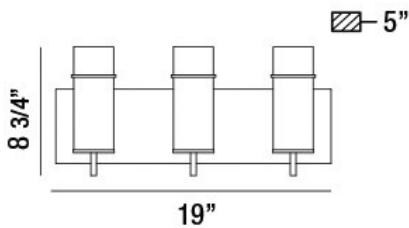

### PRODUCT DETAILS

No.	:	34134-016
Product Color	:	CHROME
Product Material	:	METAL
Shade / Accent Colour	:	CLEAR
Shade / Accent Material	:	GLASS
Length	:	19"
Width	:	19"
Height	:	8.75"
Overall Height	:	8.75"
Ext	:	5"
Weight	:	5.5LBS

### LIGHT SOURCE DETAILS

Number of Bulbs	:	3
Light Source	:	BULB
Light Source Type	:	EDISON
Input Voltage	:	120V
Bulb Voltage	:	120V
Socket Type	:	E26
Wattage	:	60W
Total Wattage	:	180W
Bulb Included	:	YES
Dimmable	:	YES

### TECHNICAL DETAILS

Hanging Support Type	:	J-BOX
Canopy / Backplate Length	:	19"
Canopy / Backplate Height	:	5"
Canopy / Backplate Width	:	1"
Mounting	:	UP
IP Rating	:	IP22
Location	:	DAMP
Approval	:	
Beam Angle	:	360