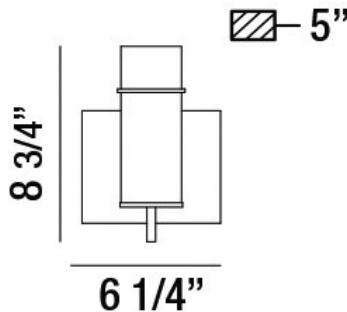

PISTA, 6" VANITY LIGHT

PRODUCT DETAILS

No.	:	34133-036
Product Color	:	BLACK
Product Material	:	METAL
Shade / Accent Colour	:	CLEAR
Shade / Accent Material	:	GLASS
Width	:	6.25"
Height	:	8.75"
Ext	:	5"
Weight	:	1.7lbs

OPTIONS AVAILABLE

ITEM NO.	FINISH	SHADE
34133-019	CHROME	CLEAR
34133-026	BRONZE	CLEAR
34133-036	BLACK	CLEAR
34133-043	GOLD	CLEAR

TECHNICAL DETAILS

Canopy / Backplate Length	:	6.25"
Canopy / Backplate Height	:	1"
Canopy / Backplate Width	:	5"
Mounting	:	Up
Location	:	DAMP
Approval	:	