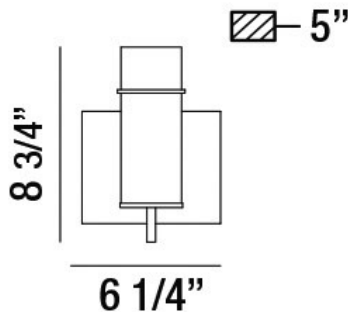

PISTA, 1-LIGHT 9IN VANITY

OPTIONS AVAILABLE

ITEM NO.	FINISH	SHADE
34133-019	CHROME	GLASS
34133-026	BRONZE	CLEAR
34133-036	MATTE BLACK	GLASS
34133-043	GOLD	GLASS

PRODUCT DETAILS

No.	:	34133-019
Product Color	:	CHROME
Product Material	:	METAL
Shade / Accent Colour	:	CLEAR
Shade / Accent Material	:	GLASS
Length	:	6.25"
Width	:	6.25"
Height	:	8.75"
Overall Height	:	8.75"
Ext	:	5"
Weight	:	1.7LBS

LIGHT SOURCE DETAILS

Number of Bulbs	:	1
Light Source Type	:	EDISON
Input Voltage	:	120V
Bulb Voltage	:	120V
Socket Type	:	E26
Wattage	:	1 X 60W
Total Wattage	:	60W
Bulb Included	:	YES
Dimmable	:	YES

TECHNICAL DETAILS

Hanging Support Type	:	J-BOX
Canopy / Backplate Length	:	6.25"
Canopy / Backplate Height	:	5"
Canopy / Backplate Width	:	1"
Mounting	:	UP
IP Rating	:	IP22
Location	:	DAMP
Approval	:	
Beam Angle	:	360

PROJECT INFORMATION