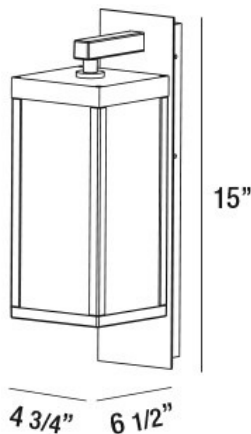

CORA, LED OUTDOOR WALL MOUNT,

PRODUCT DETAILS

No.	:	34125-014
Product Color	:	GRAPHITE GREY
Width	:	4.75"
Height	:	15"
Ext	:	6.5"
Weight	:	6LBS

LIGHT SOURCE DETAILS

Number of Bulbs	:	1
Light Source	:	LED
Light Source Type	:	INTEGRATED LED
Input Voltage	:	DULV
Bulb Voltage	:	100~277V
Socket Type	:	LED
Wattage	:	1 X 13W
Total Wattage	:	13W
Kelvin	:	3000K
CRI	:	80
Bulb Included	:	YES
Dimmable	:	NO

OPTIONS AVAILABLE

ITEM NO.	FINISH	SHADE
34125-014	GRAPHITE GREY	CLEAR

TECHNICAL DETAILS

Canopy / Backplate Height	:	15"
Canopy / Backplate Width	:	1.25"
Canopy / Backplate Dia.	:	4"
IP Rating	:	54
Location	:	WET
Approval	:	<input type="checkbox"/>
Title 24	:	YES