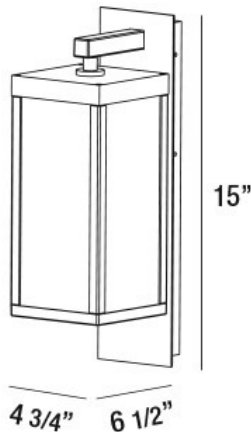

CORA, LED OUTDOOR WALL MOUNT,

PRODUCT DETAILS

No.	:	34125-014
Product Color	:	GRAPHITE GREY
Width	:	4.75"
Height	:	15"
Ext	:	6.5"
Weight	:	6LBS

LIGHT SOURCE DETAILS

Number of Bulbs	:	1
Light Source	:	LED
Light Source Type	:	INTEGRATED LED
Input Voltage	:	DULV
Bulb Voltage	:	100~277V
Socket Type	:	LED
Wattage	:	1 X 13W
Total Wattage	:	13W
Kelvin	:	3000K
CRI	:	80
Bulb Included	:	YES
Dimmable	:	NO

OPTIONS AVAILABLE

ITEM NO.	FINISH	SHADE
34125-014	GRAPHITE GREY	CLEAR

TECHNICAL DETAILS

Canopy / Backplate Height	:	15"
Canopy / Backplate Width	:	1.25"
Canopy / Backplate Dia.	:	4"
IP Rating	:	54
Location	:	WET
Approval	:	
Title 24	:	YES