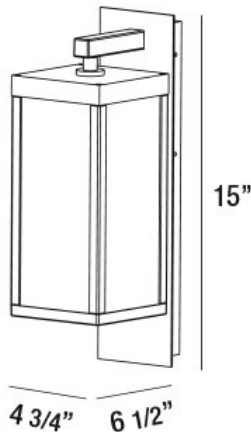

CORA, LED OUTDOOR WALL MOUNT,

PRODUCT DETAILS

No.	:	34125-014
Product Color	:	GRAPHITE GREY
Width	:	4.75"
Height	:	15"
Ext	:	6.5"
Weight	:	6LBS

LIGHT SOURCE DETAILS

Light Source Type	:	INTEGRATED LED
Input Voltage	:	DULV
Bulb Voltage	:	100~277V
Socket Type	:	LED
Total Wattage	:	13W
Kelvin	:	3000K
CRI	:	80
Dimmable	:	NO

OPTIONS AVAILABLE

ITEM NO.	FINISH	SHADE
34125-014	GRAPHITE GREY	CLEAR

TECHNICAL DETAILS

Canopy / Backplate Height	:	15"
Canopy / Backplate Width	:	1.25"
Canopy / Backplate Dia.	:	4"
IP Rating	:	54
Location	:	WET
Approval	:	
Title 24	:	YES