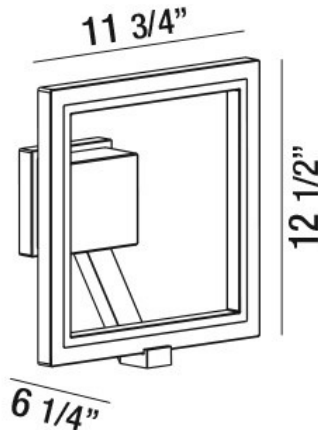

34121, SQUARE OUTDOOR LED WALL MOUNT

PRODUCT DETAILS

No.	:	34121-016
Product Color	:	GRAPHITE GREY
Shade / Accent Colour	:	ACRYLIC
Width	:	11.75"
Height	:	12.5"
Ext	:	6.25"
Weight	:	4.1LBS

LIGHT SOURCE DETAILS

OPTIONS AVAILABLE

ITEM NO.	FINISH	SHADE
34121-016	GRAPHITE GREY	FROSTED ACRYLIC

TECHNICAL DETAILS

Canopy / Backplate Length	:	4.5"
Canopy / Backplate Height	:	0.75"
Canopy / Backplate Width	:	4.5"
IP Rating	:	54
Location	:	WET
Approval	:	
Title 24	:	YES