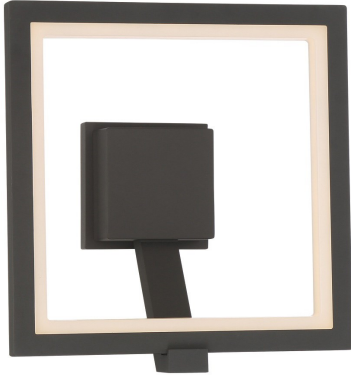

34121, SQUARE OUTDOOR LED WALL MOUNT

PRODUCT DETAILS

No.	:	34121-016
Product Color	:	GRAPHITE GREY
Shade / Accent Colour	:	ACRYLIC
Width	:	11.75"
Height	:	12.5"
Ext	:	6.25"
Weight	:	4.1LBS

LIGHT SOURCE DETAILS

Number of Bulbs	:	1
Light Source	:	LED
Light Source Type	:	INTEGRATED LED
Input Voltage	:	DULV
Bulb Voltage	:	100~277V
Socket Type	:	LED
Wattage	:	1 X 13W
Total Wattage	:	13W
Kelvin	:	3000K
CRI	:	80
Bulb Included	:	YES
Dimmable	:	NO

OPTIONS AVAILABLE

ITEM NO.	FINISH	SHADE
34121-016	GRAPHITE GREY	FROSTED ACRYLIC

TECHNICAL DETAILS

Canopy / Backplate Length	:	4.5"
Canopy / Backplate Height	:	0.75"
Canopy / Backplate Width	:	4.5"
IP Rating	:	54
Location	:	WET
Approval	:	
Title 24	:	YES