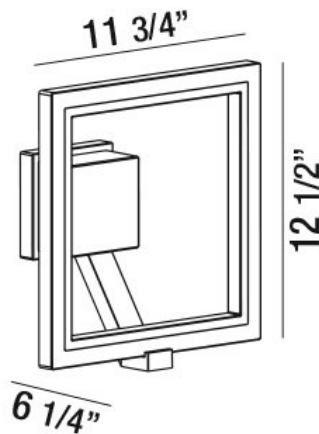

ARCHITECTURAL OUTDOOR, SQUARE OUTDOOR LED WALL MOUNT

PRODUCT DETAILS

No.	:	34121-016
Product Color	:	GRAPHITE GREY
Shade / Accent Colour	:	ACRYLIC
Width	:	11.75"
Height	:	12.5"
Ext	:	6.25"
Weight	:	4.1LBS

OPTIONS AVAILABLE

ITEM NO.	FINISH	SHADE
34121-016	GRAPHITE GREY	FROSTED ACRYLIC

TECHNICAL DETAILS

Canopy / Backplate Length	:	4.5"
Canopy / Backplate Height	:	0.75"
Canopy / Backplate Width	:	4.5"
IP Rating	:	54
Location	:	WET
Approval	:	
Title 24	:	YES