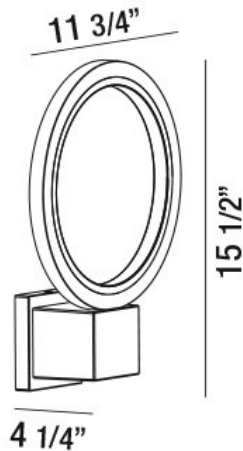

34120, ROUND OUTDOOR LED WALL MOUNT

PRODUCT DETAILS

No.	:	34120-019
Product Color	:	GRAPHITE GREY
Shade / Accent Colour	:	ACRYLIC
Width	:	11.75"
Height	:	15.5"
Ext	:	4.25"
Weight	:	3.8LBS

LIGHT SOURCE DETAILS

OPTIONS AVAILABLE

ITEM NO.	FINISH	SHADE
34120-019	GRAPHITE GREY	FROSTED ACRYLIC

TECHNICAL DETAILS

Canopy / Backplate Length	:	4.5"
Canopy / Backplate Height	:	0.75"
Canopy / Backplate Width	:	4.5"
IP Rating	:	54
Location	:	WET
Approval	:	
Title 24	:	YES