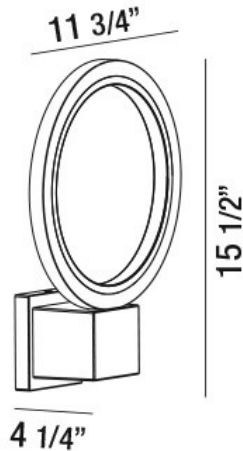

34120, ROUND OUTDOOR LED WALL MOUNT

PRODUCT DETAILS

No.	:	34120-019
Product Color	:	GRAPHITE GREY
Shade / Accent Colour	:	FROSTED ACRYLIC
Width	:	11.75"
Height	:	15.5"
Ext	:	4.25"
Weight	:	3.8lbs

LIGHT SOURCE DETAILS

Light Source Type	:	INTEGRATED LED
Input Voltage	:	DULV
Bulb Voltage	:	100~277V
Socket Type	:	LED
Total Wattage	:	13W
Initial Lumens	:	750lm
Kelvin	:	3000K
CRI	:	80

OPTIONS AVAILABLE

ITEM NO.	FINISH	SHADE
34120-019	GRAPHITE GREY	FROSTED ACRYLIC

TECHNICAL DETAILS

Canopy / Backplate Length	:	4.5"
Canopy / Backplate Height	:	0.75"
Canopy / Backplate Width	:	4.5"
IP Rating	:	54
Location	:	WET
Approval	:	
Title 24	:	Yes

PROJECT INFORMATION

 Job Name: Date: Category: