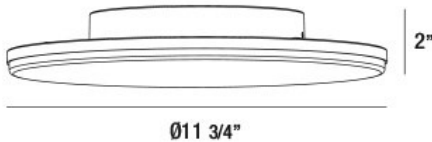

ABOVE, ROUND OUTDOOR LED SURFACEMNT

PRODUCT DETAILS

No.	:	34118-016
Product Color	:	GRAPHITE GREY
Shade / Accent Colour	:	ACRYLIC
Diameter	:	11.75"
Height	:	2"
Weight	:	3.7LBS

LIGHT SOURCE DETAILS

Number of Bulbs	:	1
Light Source	:	LED
Light Source Type	:	INTEGRATED LED
Input Voltage	:	120V
Bulb Voltage	:	120V
Socket Type	:	LED
Wattage	:	1 X 20W
Total Wattage	:	20W
Kelvin	:	3000K
CRI	:	80
Bulb Included	:	YES
Dimmable	:	NO

OPTIONS AVAILABLE

ITEM NO.	FINISH	SHADE
34118-016	GRAPHITE GREY	FROSTED ACRYLIC

TECHNICAL DETAILS

Canopy / Backplate Height	:	1.5"
Canopy / Backplate Dia.	:	6.75"
IP Rating	:	54
Location	:	WET
Approval	:	
Title 24	:	YES