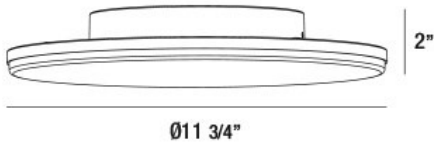

### PRODUCT DETAILS

No.	:	34118-016
Product Color	:	GRAPHITE GREY
Shade / Accent Colour	:	ACRYLIC
Diameter	:	11.75"
Height	:	2"
Weight	:	3.7LBS

### LIGHT SOURCE DETAILS

Number of Bulbs	:	1
Light Source	:	LED
Light Source Type	:	INTEGRATED LED
Input Voltage	:	120V
Bulb Voltage	:	120V
Socket Type	:	LED
Wattage	:	1 X 20W
Total Wattage	:	20W
Kelvin	:	3000K
CRI	:	80
Bulb Included	:	YES
Dimmable	:	NO

### TECHNICAL DETAILS

Canopy / Backplate Height	:	1.5"
Canopy / Backplate Dia.	:	6.75"
IP Rating	:	54
Location	:	WET
Approval	:	<input type="checkbox"/>
Title 24	:	YES