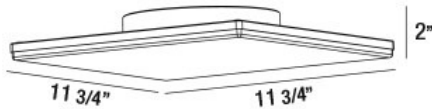

ABOVE, SQUARE OUTDOOR LED SURFACE MOUNT

PRODUCT DETAILS

No.	:	34117-019
Product Color	:	GRAPHITE GREY
Shade / Accent Colour	:	ACRYLIC
Length	:	11.75"
Width	:	11.75"
Ext	:	2"
Weight	:	4.5LBS

LIGHT SOURCE DETAILS

OPTIONS AVAILABLE

ITEM NO.	FINISH	SHADE
34117-019	GRAPHITE GREY	FROSTED ACRYLIC

TECHNICAL DETAILS

Canopy / Backplate Height	:	1.5"
Canopy / Backplate Dia.	:	6.75"
IP Rating	:	54
Location	:	WET
Approval	:	<input type="checkbox"/>
Title 24	:	YES