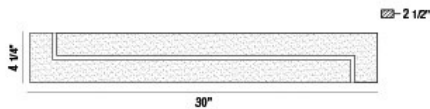

### PRODUCT DETAILS

No.	:	34099-018
Product Color	:	CHROME
Product Material	:	METAL
Shade / Accent Colour	:	WHITE
Shade / Accent Material	:	CRYSTAL
Length	:	30"
Width	:	30"
Height	:	4.25"
Ext	:	2.5"
Weight	:	10.3LBS

### TECHNICAL DETAILS

Hanging Support Type	:	J-BOX
Canopy / Backplate Length	:	30"
Canopy / Backplate Height	:	4.5"
Canopy / Backplate Width	:	2.5"
Driver	:	HUEUC
Mounting	:	UP OR DOWN
IP Rating	:	IP22
Location	:	DAMP
Approval	:	
Title 24	:	YES
Beam Angle	:	360