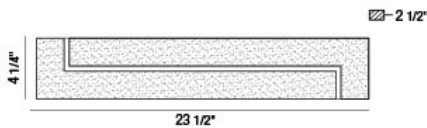

SANTI, 24IN INTEGRATED LED VANITY

PRODUCT DETAILS

No.	:	34098-011
Product Color	:	CHROME
Product Material	:	METAL
Shade / Accent Colour	:	WHITE
Shade / Accent Material	:	CRYSTAL
Length	:	23.5"
Width	:	23.5"
Height	:	4.25"
Ext	:	2.5"
Weight	:	8.1LBS

OPTIONS AVAILABLE

ITEM NO.	FINISH	SHADE
34098-011	CHROME	CLEAR

TECHNICAL DETAILS

Hanging Support Type	:	J-BOX
Canopy / Backplate Length	:	23.5"
Canopy / Backplate Height	:	4.5"
Canopy / Backplate Width	:	2.5"
Driver	:	HUEUC
Mounting	:	UP OR DOWN
IP Rating	:	IP22
Location	:	DAMP
Approval	:	
Title 24	:	YES
Beam Angle	:	360