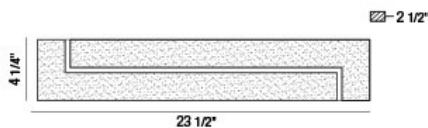

TECHNICAL DETAILS

Driver	:	HUEUC
Mounting	:	Up or Down
IP Rating	:	DAMP
Location	:	DAMP
Approval	:	

PROJECT INFORMATION

Job Name: Date: Type:

Comments: