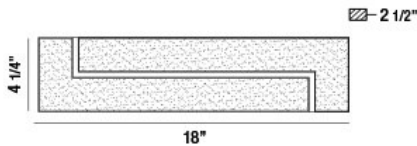

TECHNICAL DETAILS

Driver	:	HUEUC
Mounting	:	UP OR DOWN
IP Rating	:	DAMP
Location	:	DAMP
Approval	:	

PROJECT INFORMATION

Job Name: Date: Type:

Comments: