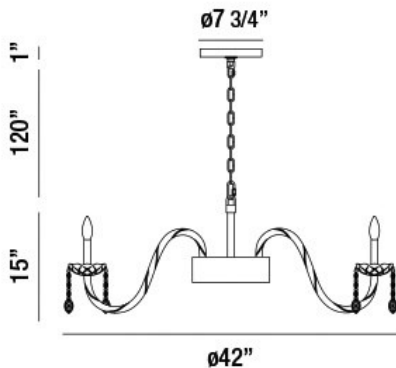

FERRERO, 42" ROUND CHANDELIER

PRODUCT DETAILS

No.	:	34080-030
Product Color	:	CHROME
Product Material	:	METAL
Shade / Accent Colour	:	COGNAC
Shade / Accent Material	:	CRYSTAL
Diameter	:	42"
Height	:	15"
Overall Height	:	136"
Weight	:	34lbs

LIGHT SOURCE DETAILS

Number of Bulbs	:	12
Light Source	:	Incandescent
Light Source Type	:	B10
Input Voltage	:	120V
Bulb Voltage	:	120V
Socket Type	:	E12
Wattage	:	60W
Total Wattage	:	960W
Bulb Included	:	No
Dimmable	:	Yes

OPTIONS AVAILABLE

ITEM NO.	FINISH	SHADE
34080-016	CHROME	CLEAR
34080-030	CHROME	COGNAC

TECHNICAL DETAILS

Hanging Support Type	:	CHAIN
Hanging Support Length	:	120"
Canopy / Backplate Height	:	1"
Canopy / Backplate Dia.	:	7.75"
Location	:	DRY
Approval	:	