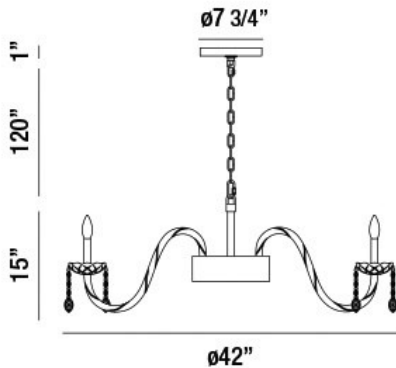

FERRERO, 42" ROUND CHANDELIER

PRODUCT DETAILS

No.	:	34080-030
Product Color	:	CHROME
Product Material	:	METAL
Shade / Accent Colour	:	GLASS
Shade / Accent Material	:	CRYSTAL
Diameter	:	42"
Height	:	15"
Overall Height	:	136"
Weight	:	34LBS

LIGHT SOURCE DETAILS

Number of Bulbs	:	12
Light Source	:	BULB
Light Source Type	:	B10
Input Voltage	:	120V
Bulb Voltage	:	120V
Socket Type	:	E12
Wattage	:	12 X 60W
Total Wattage	:	960W
Bulb Included	:	NO
Dimmable	:	YES

OPTIONS AVAILABLE

ITEM NO.	FINISH	SHADE
34080-030	CHROME	COGNAC

TECHNICAL DETAILS

Hanging Support Type	:	CHAIN
Hanging Support Length	:	120"
Canopy / Backplate Height	:	1"
Canopy / Backplate Dia.	:	7.75"
IP Rating	:	DRY
Location	:	DRY
Approval	:	