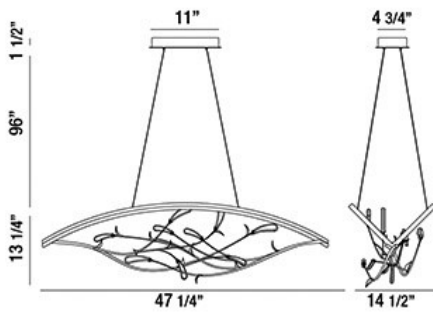

BASILICA, 47IN INTEGRATED LED LINEAR CHANDELIER

PRODUCT DETAILS

No.	:	34065-013
Product Color	:	BRONZE PLATED
Product Material	:	METAL
Shade / Accent Colour	:	CLEAR
Shade / Accent Material	:	CRYSTAL
Length	:	47.25"
Width	:	14.5"
Height	:	13.25"
Overall Height	:	110.75"
Weight	:	10LBS

OPTIONS AVAILABLE

ITEM NO.	FINISH	SHADE
34065-013	BRONZE PLATED	CLEAR

TECHNICAL DETAILS

Hanging Support Type	:	AIRCRAFT CABLE
Canopy / Backplate Length	:	11"
Canopy / Backplate Height	:	1.5"
Canopy / Backplate Width	:	4.75"
Driver	:	HUEUC
IP Rating	:	IP22
Location	:	DRY
Approval	:	<input type="checkbox"/>
Beam Angle	:	360