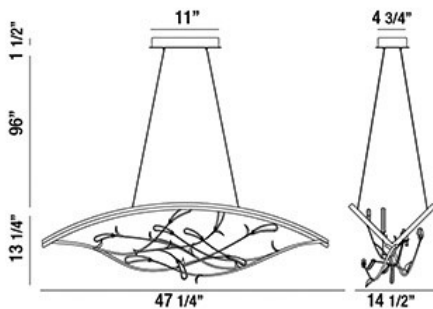

## BASILICA, 47IN INTEGRATED LED LINEAR CHANDELIER

### PRODUCT DETAILS

No.	:	34065-013
Product Color	:	BRONZE PLATED
Product Material	:	METAL
Shade / Accent Colour	:	CLEAR
Shade / Accent Material	:	CRYSTAL
Length	:	47.25"
Width	:	14.5"
Height	:	13.25"
Overall Height	:	110.75"
Weight	:	10LBS

### TECHNICAL DETAILS

Hanging Support Type	:	AIRCRAFT CABLE
Canopy / Backplate Length	:	11"
Canopy / Backplate Height	:	1.5"
Canopy / Backplate Width	:	4.75"
Driver	:	HUEUC
IP Rating	:	IP22
Location	:	DRY
Approval	:	
Beam Angle	:	360