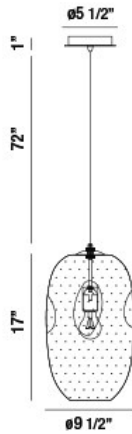

### PRODUCT DETAILS

No.	:	34034-019
Product Color	:	CHROME
Product Material	:	METAL
Shade / Accent Colour	:	PINK
Shade / Accent Material	:	TEXTURED GLASS
Diameter	:	9.5"
Height	:	17"
Overall Height	:	90"
Weight	:	5.9LBS

### LIGHT SOURCE DETAILS

Number of Bulbs	:	1
Light Source	:	INCANDESCENT
Light Source Type	:	A19
Input Voltage	:	120V
Bulb Voltage	:	120V
Socket Type	:	E26
Wattage	:	40W
Total Wattage	:	40W
Bulb Included	:	NO
Dimmable	:	YES

### TECHNICAL DETAILS

Hanging Support Type	:	WIRE
Hanging Support Length	:	72"
Canopy / Backplate Height	:	1"
Canopy / Backplate Dia.	:	5.5"
IP Rating	:	DRY
Location	:	DRY
Approval	:	