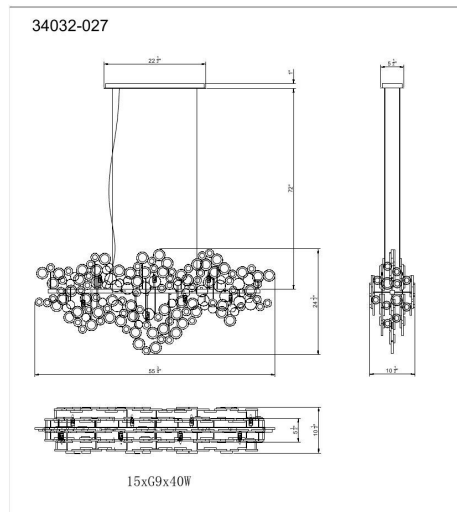

TRENTO, 15-LIGHT 56IN LINEAR CHANDELIER

PRODUCT DETAILS

No.	:	34032-027
Product Color	:	GOLD
Product Material	:	METAL
Shade / Accent Colour	:	AMBER
Shade / Accent Material	:	GLASS
Length	:	55.75"
Width	:	10.5"
Height	:	24.5"
Overall Height	:	97.5"
Weight	:	44LBS

LIGHT SOURCE DETAILS

Number of Bulbs	:	15
Light Source Type	:	G9
Input Voltage	:	120V
Bulb Voltage	:	120V
Socket Type	:	G9
Wattage	:	15 X 40W
Total Wattage	:	600W
Bulb Included	:	YES
Dimmable	:	YES

OPTIONS AVAILABLE

ITEM NO.	FINISH	SHADE
34032-015	CHROME	CLEAR
34032-027	GOLD	CLEAR

TECHNICAL DETAILS

Hanging Support Type	:	AIRCRAFT CABLE
Canopy / Backplate Length	:	22.5"
Canopy / Backplate Height	:	1"
Canopy / Backplate Width	:	5.5"
IP Rating	:	IP22
Location	:	DRY
Approval	:	<input type="checkbox"/>
Beam Angle	:	360