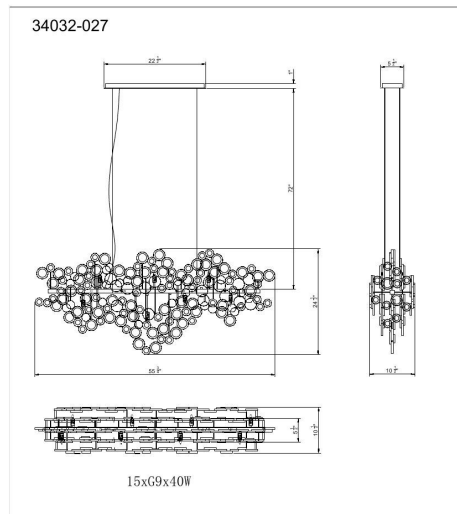

TRENTO, 15-LIGHT 56IN LINEAR CHANDELIER

PRODUCT DETAILS

No.	:	34032-015
Product Color	:	CHROME
Product Material	:	METAL
Shade / Accent Colour	:	CLEAR
Shade / Accent Material	:	GLASS
Length	:	55.75"
Width	:	10.5"
Height	:	24.5"
Overall Height	:	97.5"
Weight	:	44LBS

LIGHT SOURCE DETAILS

Number of Bulbs	:	15
Light Source Type	:	G9
Input Voltage	:	120V
Bulb Voltage	:	120V
Socket Type	:	G9
Wattage	:	15 X 40W
Total Wattage	:	600W
Bulb Included	:	YES
Dimmable	:	YES

OPTIONS AVAILABLE

ITEM NO.	FINISH	SHADE
34032-015	CHROME	CLEAR
34032-027	GOLD	CLEAR

TECHNICAL DETAILS

Hanging Support Type	:	AIRCRAFT CABLE
Canopy / Backplate Length	:	22.5"
Canopy / Backplate Height	:	1"
Canopy / Backplate Width	:	5.5"
IP Rating	:	IP22
Location	:	DRY
Approval	:	<input type="checkbox"/>
Beam Angle	:	360