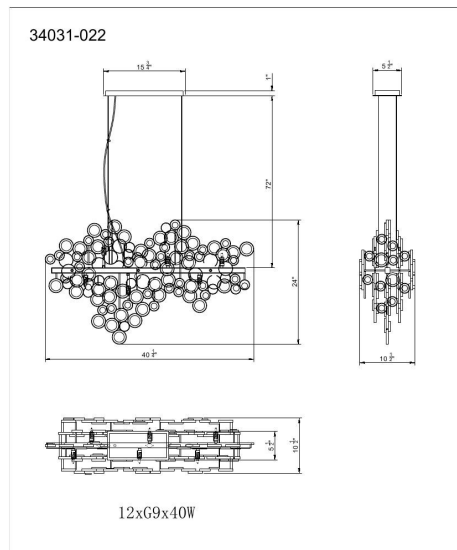

TRENTO, 12-LIGHT 40IN LINEAR CHANDELIER

PRODUCT DETAILS

No.	:	34031-018
Product Color	:	CHROME
Product Material	:	METAL
Shade / Accent Colour	:	CLEAR
Shade / Accent Material	:	GLASS
Length	:	40.25"
Width	:	10.5"
Height	:	24"
Overall Height	:	97"
Weight	:	37.9LBS

LIGHT SOURCE DETAILS

Number of Bulbs	:	12
Light Source Type	:	G9
Input Voltage	:	120V
Bulb Voltage	:	120V
Socket Type	:	G9
Wattage	:	12 X 40W
Total Wattage	:	480W
Bulb Included	:	YES
Dimmable	:	YES

OPTIONS AVAILABLE

ITEM NO.	FINISH	SHADE
34031-018	CHROME	CLEAR
34031-022	GOLD	CLEAR

TECHNICAL DETAILS

Hanging Support Type	:	AIRCRAFT CABLE
Canopy / Backplate Length	:	15.75"
Canopy / Backplate Height	:	1"
Canopy / Backplate Width	:	5.5"
IP Rating	:	IP22
Location	:	DRY
Approval	:	
Beam Angle	:	360