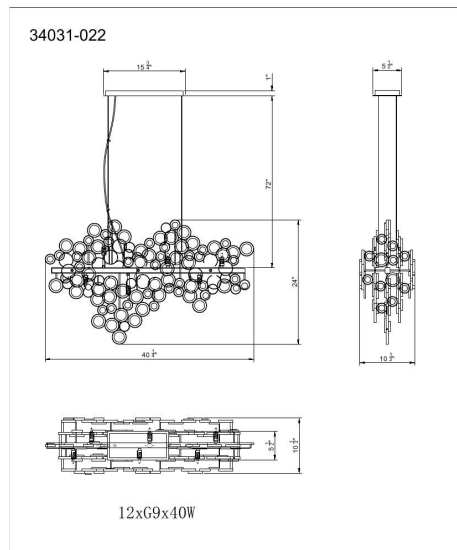

TRENTO, 12-LIGHT 40IN LINEAR CHANDELIER

PRODUCT DETAILS

No.	:	34031-018
Product Color	:	CHROME
Product Material	:	METAL
Shade / Accent Colour	:	CLEAR
Shade / Accent Material	:	GLASS
Length	:	40.25"
Width	:	10.5"
Height	:	24"
Overall Height	:	97"
Weight	:	37.9LBS

LIGHT SOURCE DETAILS

Number of Bulbs	:	12
Light Source Type	:	G9
Input Voltage	:	120V
Bulb Voltage	:	120V
Socket Type	:	G9
Wattage	:	12 X 40W
Total Wattage	:	480W
Bulb Included	:	YES
Dimmable	:	YES

OPTIONS AVAILABLE

ITEM NO.	FINISH	SHADE
34031-018	CHROME	CLEAR
34031-022	GOLD	CLEAR

TECHNICAL DETAILS

Hanging Support Type	:	AIRCRAFT CABLE
Canopy / Backplate Length	:	15.75"
Canopy / Backplate Height	:	1"
Canopy / Backplate Width	:	5.5"
IP Rating	:	IP22
Location	:	DRY
Approval	:	<input type="checkbox"/>
Beam Angle	:	360