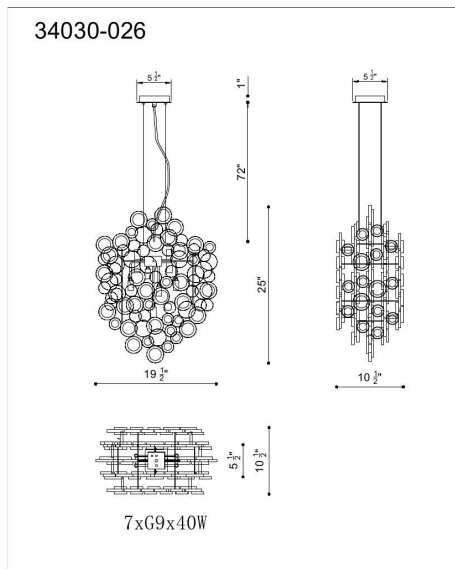

TRENTO, 7-LIGHT 25IN PENDANT CHANDELIER

PRODUCT DETAILS

No.	:	34030-011
Product Color	:	CHROME
Product Material	:	METAL
Shade / Accent Colour	:	CLEAR
Shade / Accent Material	:	GLASS
Length	:	19.5"
Width	:	10.5"
Height	:	25"
Overall Height	:	98"
Weight	:	20.4LBS

LIGHT SOURCE DETAILS

Number of Bulbs	:	7
Light Source Type	:	G9
Input Voltage	:	120V
Bulb Voltage	:	120V
Socket Type	:	G9
Wattage	:	7 X 40W
Total Wattage	:	280W
Bulb Included	:	YES
Dimmable	:	YES

OPTIONS AVAILABLE

ITEM NO.	FINISH	SHADE
34030-011	CHROME	CLEAR
34030-026	GOLD	CLEAR

TECHNICAL DETAILS

Hanging Support Type	:	AIRCRAFT CABLE
Canopy / Backplate Length	:	5.5"
Canopy / Backplate Height	:	1"
Canopy / Backplate Width	:	5.5"
IP Rating	:	IP22
Location	:	DRY
Approval	:	
Beam Angle	:	360