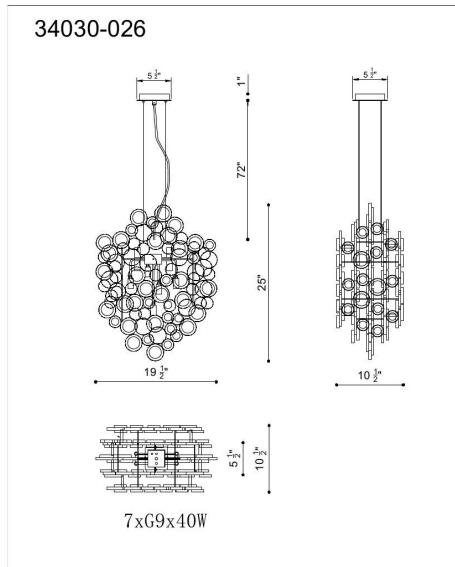

TRENTO, 7-LIGHT 25IN PENDANT CHANDELIER

PRODUCT DETAILS

No.	:	34030-011
Product Color	:	CHROME
Product Material	:	METAL
Shade / Accent Colour	:	CLEAR
Shade / Accent Material	:	GLASS
Length	:	19.5"
Width	:	10.5"
Height	:	25"
Overall Height	:	98"
Weight	:	20.4LBS

LIGHT SOURCE DETAILS

Number of Bulbs	:	7
Light Source Type	:	G9
Input Voltage	:	120V
Bulb Voltage	:	120V
Socket Type	:	G9
Wattage	:	7 X 40W
Total Wattage	:	280W
Bulb Included	:	YES
Dimmable	:	YES

OPTIONS AVAILABLE

ITEM NO.	FINISH	SHADE
34030-011	CHROME	CLEAR
34030-026	GOLD	CLEAR

TECHNICAL DETAILS

Hanging Support Type	:	AIRCRAFT CABLE
Canopy / Backplate Length	:	5.5"
Canopy / Backplate Height	:	1"
Canopy / Backplate Width	:	5.5"
IP Rating	:	IP22
Location	:	DRY
Approval	:	<input type="checkbox"/>
Beam Angle	:	360