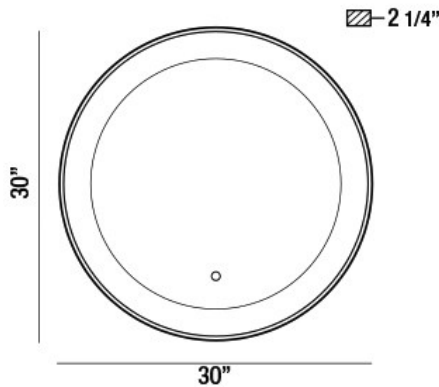

PROJECT INFORMATION

Job Name: Date: Category:

Comments: