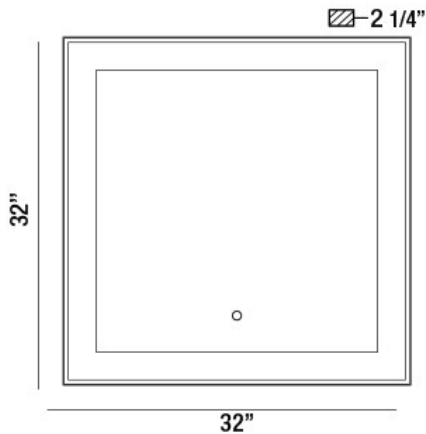

TECHNICAL DETAILS

Location Approval	:	DAMP
	:	

PROJECT INFORMATION

Job Name: Date: Category:

Comments: