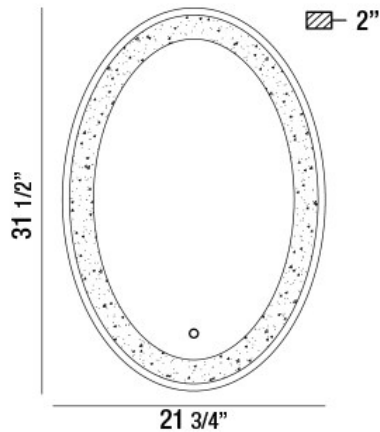

PROJECT INFORMATION

Job Name: Date: Category:

Comments: