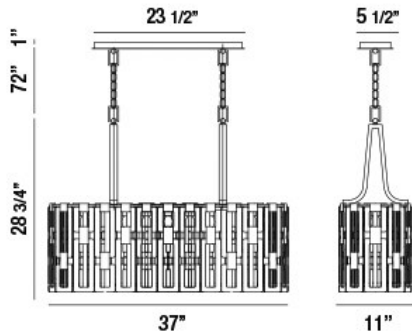

VIVIANA, 37" OVAL CHANDELIER

PRODUCT DETAILS

No.	:	33742-014
Product Color	:	CHROME
Product Material	:	METAL
Shade / Accent Colour	:	CLEAR
Shade / Accent Material	:	HAND PRESSED GLASS
Length	:	37"
Width	:	11"
Height	:	28.75"
Overall Height	:	101.75"
Weight	:	52.8lbs

LIGHT SOURCE DETAILS

Number of Bulbs	:	7
Light Source	:	Incandescent
Light Source Type	:	B10
Input Voltage	:	120V
Bulb Voltage	:	120V
Socket Type	:	E12
Wattage	:	40W
Total Wattage	:	280W
Bulb Included	:	No
Dimmable	:	Yes

OPTIONS AVAILABLE

ITEM NO.	FINISH	SHADE
33742-014	CHROME	CLEAR

TECHNICAL DETAILS

Hanging Support Type	:	CHAIN
Hanging Support Length	:	72"
Canopy / Backplate Length	:	23.5"
Canopy / Backplate Height	:	1"
Canopy / Backplate Width	:	5.5"
Location	:	DRY
Approval	:	