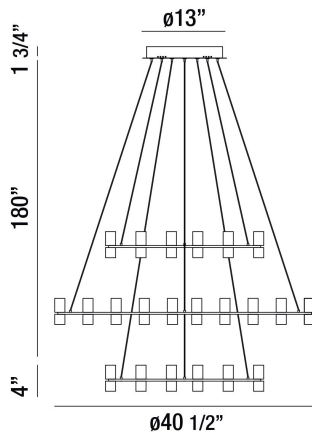

NETTO, 3-TIERS 33-LIGHT 41IN INTEGRATED LED GRAND CHANDEL

OPTIONS AVAILABLE

ITEM NO.	FINISH	SHADE
33726-014	CHROME	CLEAR

PRODUCT DETAILS

No.	:	33726-014
Product Color	:	CHROME
Product Material	:	METAL
Shade / Accent Colour	:	WHITE
Shade / Accent Material	:	ACRYLIC
Diameter	:	40.5"
Height	:	4"
Overall Height	:	193.75"
Weight	:	22LBS

LIGHT SOURCE DETAILS

Number of Bulbs	:	66
Light Source	:	LED
Light Source Type	:	INTEGRATED LED
Input Voltage	:	120V
Bulb Voltage	:	120V
Socket Type	:	INTEGRATED
Wattage	:	66 X 4W
Total Wattage	:	132W
Delivered Lumens	:	7920LM
Kelvin	:	3000K
CRI	:	90
Bulb Included	:	YES
Dimmable	:	YES

TECHNICAL DETAILS

Hanging Support Type	:	AIRCRAFT CABLE
Canopy / Backplate Height	:	1.75"
Canopy / Backplate Dia.	:	13"
Driver	:	WAIBERLON
IP Rating	:	IP22
Location	:	DRY
Approval	:	<input type="checkbox"/>
Title 24	:	YES
Beam Angle	:	360