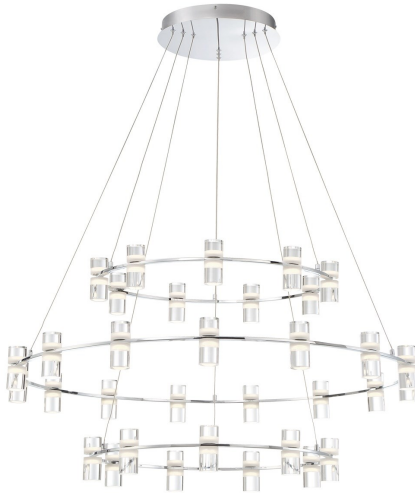

NETTO, 3-TIERS 33-LIGHT 41IN INTEGRATED LED GRAND CHANDEL

OPTIONS AVAILABLE

ITEM NO.	FINISH	SHADE
33726-014	CHROME	CLEAR

PRODUCT DETAILS

No.	:	33726-014
Product Color	:	CHROME
Product Material	:	METAL
Shade / Accent Colour	:	WHITE
Shade / Accent Material	:	ACRYLIC
Diameter	:	40.5"
Height	:	4"
Overall Height	:	193.75"
Weight	:	22LBS

LIGHT SOURCE DETAILS

Number of Bulbs	:	66
Light Source	:	LED
Light Source Type	:	INTEGRATED LED
Input Voltage	:	120V
Bulb Voltage	:	120V
Socket Type	:	INTEGRATED
Wattage	:	66 X 4W
Total Wattage	:	132W
Delivered Lumens	:	7920LM
Kelvin	:	3000K
CRI	:	90
Bulb Included	:	YES
Dimmable	:	YES

TECHNICAL DETAILS

Hanging Support Type	:	AIRCRAFT CABLE
Canopy / Backplate Height	:	1.75"
Canopy / Backplate Dia.	:	13"
Driver	:	WAIBERLON
IP Rating	:	IP22
Location	:	DRY
Approval	:	<input type="checkbox"/>
Title 24	:	YES
Beam Angle	:	360