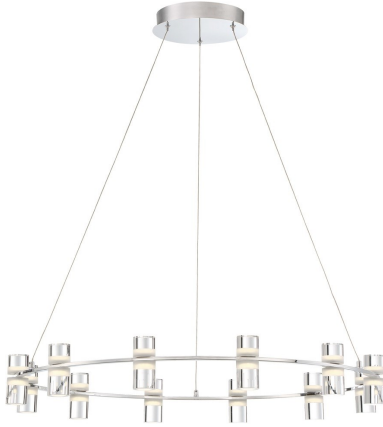

NETTO, 12-LIGHT 33IN INTEGRATED LED CHANDELIER

PRODUCT DETAILS

No.	:	33725-017
Product Color	:	CHROME
Product Material	:	METAL
Shade / Accent Colour	:	WHITE
Shade / Accent Material	:	ACRYLIC
Diameter	:	32.75"
Height	:	4"
Overall Height	:	185.75"
Weight	:	8.3LBS

LIGHT SOURCE DETAILS

Number of Bulbs	:	12
Light Source	:	LED
Light Source Type	:	INTEGRATED LED
Input Voltage	:	120V
Bulb Voltage	:	120V
Socket Type	:	INTEGRATED
Wattage	:	12 X 4W
Total Wattage	:	48W
Delivered Lumens	:	2880LM
Kelvin	:	3000K
CRI	:	90
Bulb Included	:	YES
Dimmable	:	YES

OPTIONS AVAILABLE

ITEM NO.	FINISH	SHADE
33725-017	CHROME	CLEAR

TECHNICAL DETAILS

Hanging Support Type	:	AIRCRAFT CABLE
Canopy / Backplate Height	:	1.75"
Canopy / Backplate Dia.	:	8.25"
Driver	:	WAIBERLON
IP Rating	:	IP22
Location	:	DRY
Approval	:	<input type="checkbox"/>
Title 24	:	YES
Beam Angle	:	360