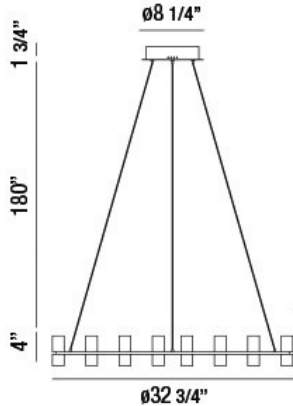

OPTIONS AVAILABLE

ITEM NO.	FINISH	SHADE
33725-017	CHROME	CLEAR