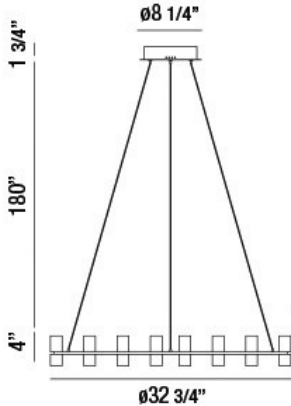

NETTO, 12-LIGHT 33IN INTEGRATED LED CHANDELIER

PRODUCT DETAILS

No.	:	33725-017
Product Color	:	CHROME
Product Material	:	METAL
Shade / Accent Colour	:	WHITE
Shade / Accent Material	:	ACRYLIC
Diameter	:	32.75"
Height	:	4"
Overall Height	:	185.75"
Weight	:	8.3LBS

LIGHT SOURCE DETAILS

Number of Bulbs	:	12
Light Source	:	LED
Light Source Type	:	INTEGRATED LED
Input Voltage	:	120V
Bulb Voltage	:	120V
Socket Type	:	INTEGRATED
Wattage	:	12 X 4W
Total Wattage	:	48W
Delivered Lumens	:	2880LM
Kelvin	:	3000K
CRI	:	90
Bulb Included	:	YES
Dimmable	:	YES

OPTIONS AVAILABLE

ITEM NO.	FINISH	SHADE
33725-017	CHROME	CLEAR

TECHNICAL DETAILS

Hanging Support Type	:	AIRCRAFT CABLE
Canopy / Backplate Height	:	1.75"
Canopy / Backplate Dia.	:	8.25"
Driver	:	WAIBERLON
IP Rating	:	IP22
Location	:	DRY
Approval	:	<input type="checkbox"/>
Title 24	:	YES
Beam Angle	:	360