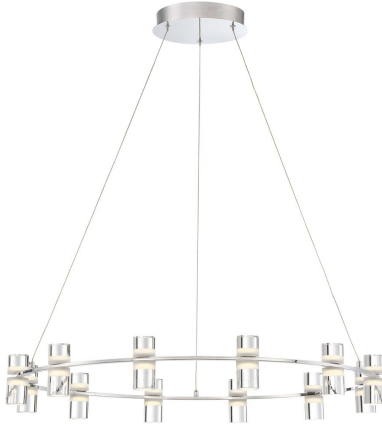

## NETTO, 12-LIGHT 33IN INTEGRATED LED CHANDELIER

### PRODUCT DETAILS

No.	:	33725-017
Product Color	:	CHROME
Product Material	:	METAL
Shade / Accent Colour	:	WHITE
Shade / Accent Material	:	ACRYLIC
Diameter	:	32.75"
Height	:	4"
Overall Height	:	185.75"
Weight	:	8.3LBS