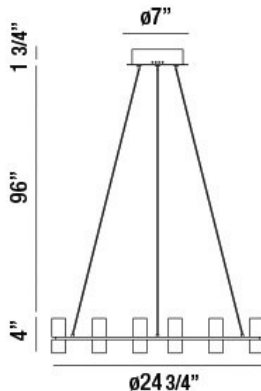

NETTO, 25IN INTEGRATED LED PENDANT

PRODUCT DETAILS

No.	:	33724-010
Product Color	:	CHROME
Product Material	:	METAL
Shade / Accent Colour	:	WHITE
Shade / Accent Material	:	ACRYLIC
Diameter	:	24.75"
Height	:	4"
Overall Height	:	101.75"
Weight	:	6.3LBS

LIGHT SOURCE DETAILS

Number of Bulbs	:	9
Light Source	:	LED
Light Source Type	:	INTEGRATED LED
Input Voltage	:	120V
Bulb Voltage	:	120V
Socket Type	:	INTEGRATED
Wattage	:	9 X 4W
Total Wattage	:	36W
Delivered Lumens	:	2160LM
Kelvin	:	3000K
CRI	:	90
Bulb Included	:	YES
Dimmable	:	YES

OPTIONS AVAILABLE

ITEM NO.	FINISH	SHADE
33724-010	CHROME	CLEAR

TECHNICAL DETAILS

Hanging Support Type	:	AIRCRAFT CABLE
Canopy / Backplate Height	:	1.75"
Canopy / Backplate Dia.	:	7"
Driver	:	WAIBERLON
IP Rating	:	IP22
Location	:	DRY
Approval	:	<input type="checkbox"/>
Title 24	:	YES
Beam Angle	:	360