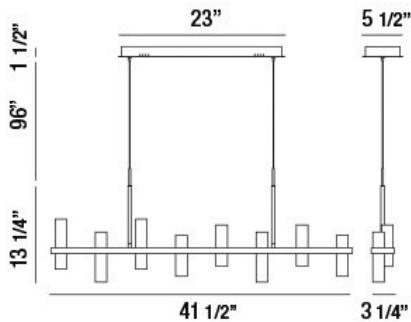

NETTO, 8-LIGHT 42IN INTEGRATED LED LINEAR CHANDELIER

PRODUCT DETAILS

No.	:	33723-013
Product Color	:	CHROME
Product Material	:	METAL
Shade / Accent Colour	:	WHITE
Shade / Accent Material	:	ACRYLIC
Length	:	41.5"
Width	:	3.25"
Height	:	13.25"
Overall Height	:	110.75"
Weight	:	12.1LBS

LIGHT SOURCE DETAILS

Number of Bulbs	:	16
Light Source	:	LED
Light Source Type	:	INTEGRATED LED
Input Voltage	:	120V
Bulb Voltage	:	120V
Socket Type	:	INTEGRATED
Wattage	:	16 X 4W
Total Wattage	:	32W
Delivered Lumens	:	1920LM
Kelvin	:	3000K
CRI	:	90
Bulb Included	:	YES
Dimmable	:	YES

OPTIONS AVAILABLE

ITEM NO.	FINISH	SHADE
33723-013	CHROME	CLEAR

TECHNICAL DETAILS

Hanging Support Type	:	AIRCRAFT CABLE
Canopy / Backplate Length	:	23"
Canopy / Backplate Height	:	1.5"
Canopy / Backplate Width	:	5.5"
Driver	:	WAIBERLON
IP Rating	:	IP22
Location	:	DRY
Approval	:	<input type="checkbox"/>
Title 24	:	YES
Beam Angle	:	360