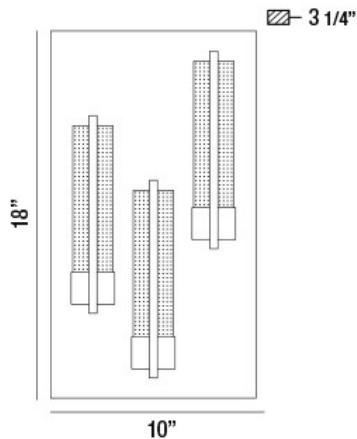

PARI, LED OUTDOOR WALL SCONCE

PRODUCT DETAILS

No.	:	33693-019
Product Color	:	ANTIQUÉ SILVER
Shade / Accent Colour	:	SILVER
Width	:	10"
Height	:	18"
Ext	:	3.25"
Weight	:	17.2LBS

LIGHT SOURCE DETAILS

Number of Bulbs	:	1
Light Source	:	LED
Light Source Type	:	INTEGRATED LED
Input Voltage	:	120V
Bulb Voltage	:	120V
Socket Type	:	LED
Wattage	:	1 X 5W
Total Wattage	:	5W
Kelvin	:	3000K
CRI	:	90+
Bulb Included	:	YES
Dimmable	:	YES

OPTIONS AVAILABLE

ITEM NO.	FINISH	SHADE
33693-019	ANTIQUÉ SILVER	SEEDED GLASS

TECHNICAL DETAILS

Canopy / Backplate Length	:	18"
Canopy / Backplate Height	:	0.75"
Canopy / Backplate Width	:	10"
Driver	:	ZEGA
IP Rating	:	54
Location	:	WET
Approval	:	
Title 24	:	YES