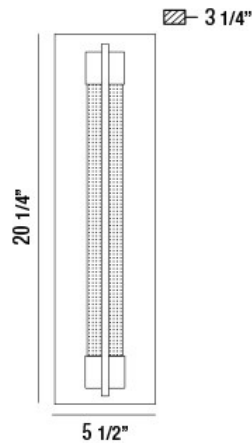

### PRODUCT DETAILS

No.	:	33692-012
Product Color	:	ANTIQUÉ SILVER
Shade / Accent Colour	:	SILVER
Width	:	5.5"
Height	:	20.25"
Ext	:	3.25"
Weight	:	10.8LBS

### LIGHT SOURCE DETAILS

Number of Bulbs	:	2
Light Source	:	LED
Light Source Type	:	INTEGRATED LED
Input Voltage	:	120V
Bulb Voltage	:	120V
Socket Type	:	LED
Wattage	:	2 X 5W
Total Wattage	:	10W
Kelvin	:	3000K
CRI	:	90+
Bulb Included	:	YES
Dimmable	:	YES

### TECHNICAL DETAILS

Canopy / Backplate Length	:	20.5"
Canopy / Backplate Height	:	0.75"
Canopy / Backplate Width	:	5.5"
Driver	:	ZEGA
IP Rating	:	54
Location	:	WET
Approval	:	
Title 24	:	YES