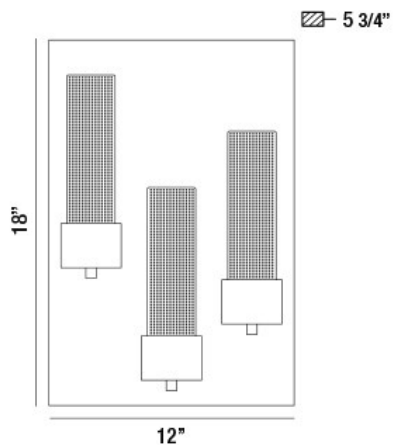

SOLATO, LED OUTDOOR WALL SCONCE

PRODUCT DETAILS

No.	:	33690-018
Product Color	:	BLACK
Shade / Accent Colour	:	SEEDED GLASS
Width	:	12"
Height	:	18"
Ext	:	5.75"
Weight	:	14.3LBS

LIGHT SOURCE DETAILS

Light Source Type	:	INTEGRATED LED
Input Voltage	:	120V
Bulb Voltage	:	120V
Socket Type	:	LED
Total Wattage	:	13.5W
Initial Lumens	:	1200LM
Kelvin	:	3000K
CRI	:	90+
Dimmable	:	YES

OPTIONS AVAILABLE

ITEM NO. 33690-018	FINISH BLACK	SHADE SEEDED GLASS
------------------------------	------------------------	------------------------------

TECHNICAL DETAILS

Canopy / Backplate Length	:	18"
Canopy / Backplate Height	:	0.75"
Canopy / Backplate Width	:	12"
Driver	:	ZEGA
IP Rating	:	54
Location	:	WET
Approval	:	
Title 24	:	YES