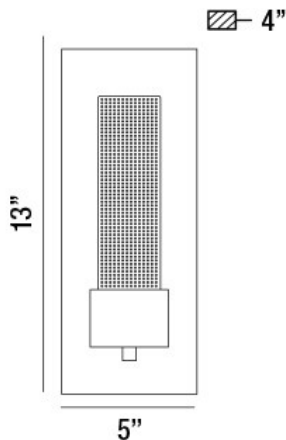

SOLATO, LED OUTDOOR WALL SCONCE

PRODUCT DETAILS

No.	:	33688-015
Product Color	:	BLACK
Shade / Accent Colour	:	BLACK
Width	:	5"
Height	:	13"
Ext	:	4"
Weight	:	4.4LBS

LIGHT SOURCE DETAILS

Number of Bulbs	:	1
Light Source	:	LED
Light Source Type	:	INTEGRATED LED
Input Voltage	:	120V
Bulb Voltage	:	120V
Socket Type	:	LED
Wattage	:	1 X 4.5W
Total Wattage	:	4.5W
Delivered Lumens	:	135LM
Kelvin	:	3000K
CRI	:	90+
Bulb Included	:	YES
Dimmable	:	YES

OPTIONS AVAILABLE

ITEM NO.	FINISH	SHADE
33688-015	BLACK	SEEDED GLASS

TECHNICAL DETAILS

Canopy / Backplate Length	:	13"
Canopy / Backplate Height	:	0.75"
Canopy / Backplate Width	:	5"
Driver	:	ZEGA
IP Rating	:	54
Location	:	WET
Approval	:	
Title 24	:	YES