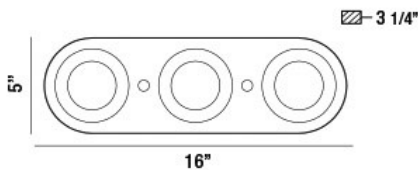

NYMARK, 16" CEILING MOUNT

PRODUCT DETAILS

No.	:	33618-021
Product Color	:	BLACK
Shade / Accent Colour	:	BLACK
Length	:	16"
Width	:	5"
Height	:	3.25"
Weight	:	5LBS

LIGHT SOURCE DETAILS

Number of Bulbs	:	3
Light Source	:	LED
Light Source Type	:	INTEGRATED LED
Input Voltage	:	120V
Bulb Voltage	:	36-41V
Wattage	:	3 X 10W
Total Wattage	:	30W
Kelvin	:	3000K
CRI	:	80+
Bulb Included	:	YES
Dimmable	:	YES

OPTIONS AVAILABLE

ITEM NO.	FINISH	SHADE
33618-021	BLACK	BLACK

TECHNICAL DETAILS

Canopy / Backplate Length	:	16"
Canopy / Backplate Height	:	3.5"
Canopy / Backplate Width	:	5.25"
IP Rating	:	20
Location	:	DAMP
Approval	:	<input type="checkbox"/>
Beam Angle	:	60 DEGREE