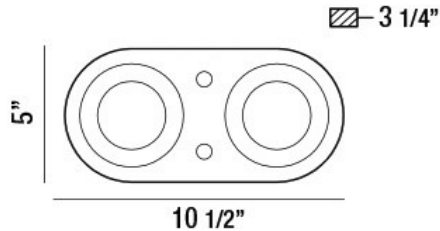

NYMARK, 11" CEILING MOUNT

PRODUCT DETAILS

No.	:	33617-023
Product Color	:	BLACK
Shade / Accent Colour	:	BLACK
Length	:	10.5"
Width	:	5"
Height	:	3.25"
Weight	:	3.4lbs

LIGHT SOURCE DETAILS

Light Source Type	:	INTEGRATED LED
Input Voltage	:	120V
Bulb Voltage	:	36-41V
Total Wattage	:	20W
Initial Lumens	:	2200lm
Kelvin	:	3000K
CRI	:	80+
Dimmable	:	Yes

OPTIONS AVAILABLE

ITEM NO.	FINISH	SHADE
33617-015	WHITE	WHITE
33617-023	BLACK	BLACK

TECHNICAL DETAILS

Canopy / Backplate Length	:	10.75"
Canopy / Backplate Height	:	3.5"
Canopy / Backplate Width	:	5.25"
Location	:	DAMP
Approval	:	
Beam Angle	:	60 Degree