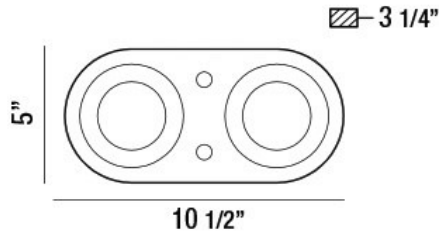

NYMARK, 11" CEILING MOUNT

PRODUCT DETAILS

No.	:	33617-015
Product Color	:	WHITE
Shade / Accent Colour	:	WHITE
Length	:	10.5"
Width	:	5"
Height	:	3.25"
Weight	:	3.4LBS

LIGHT SOURCE DETAILS

Light Source Type	:	INTEGRATED LED
Input Voltage	:	120V
Wattage	:	2 x 9W
Delivered Lumen	:	2067LM
Kelvin	:	3000K
CRI	:	80+
Beam Angle	:	60°
Dimming	:	Triac
Adjustability	:	254°

OPTIONS AVAILABLE

ITEM NO.	FINISH	SHADE
33617-015	WHITE	WHITE
33617-023	BLACK	BLACK

TECHNICAL DETAILS

Canopy Length	:	10.50"
Canopy Height	:	3.50"
Canopy Width	:	5.00"
IP Rating	:	20
Location	:	WET
Approval	:	