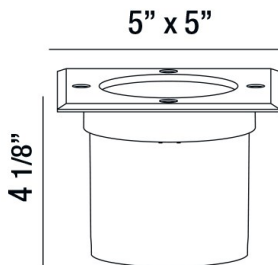

PROJECT INFORMATION

Job Name: Date: Type:

Comments: