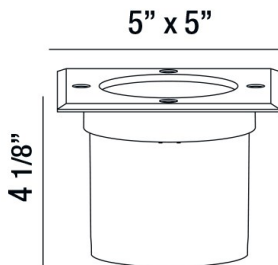

### PRODUCT DETAILS

No.	:	32190-014
Product Color	:	STAINLESS STEEL
Shade / Accent Colour	:	STAINLESS STEEL
Length	:	5"
Width	:	5"
Height	:	4.125"
Weight	:	1.9LBS