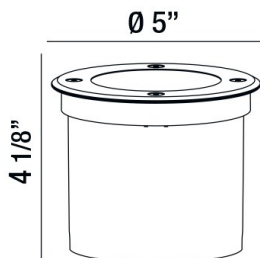

PROJECT INFORMATION

Job Name: Date: Type:

Comments: