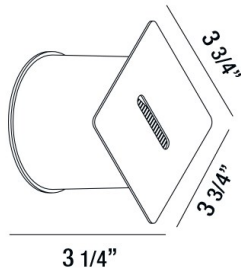

PROJECT INFORMATION

Job Name: Date: Type:

Comments: