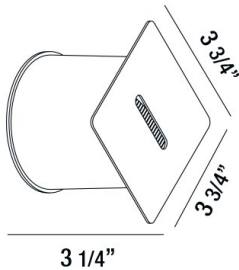

TECHNICAL DETAILS

Driver	:	ELECTRONIC DRIVER 120V 50/60HZ
IP Rating	:	65
Location	:	WET
Approval	:	☐
Title 24	:	YES

PROJECT INFORMATION

Job Name: Date: Type:

Comments: