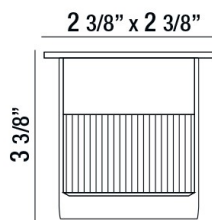

# ARCHITECTURAL OUTDOOR, INGROUND, SQUARE, 1X4.5W LED, BLACK

## PRODUCT DETAILS

No.	:	32098-013
Product Color	:	BLACK
Shade / Accent Colour	:	METAL
Length	:	2.375"
Width	:	2.375"
Diameter	:	2.125"
Height	:	3.375"
Weight	:	0.5LBS