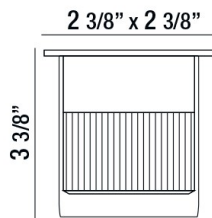

ARCHITECTURAL OUTDOOR, INGROUND, SQUARE, 1X4.5W LED, BLACK

OPTIONS AVAILABLE

ITEM NO.	FINISH	SHADE
32098-013	BLACK	

PRODUCT DETAILS

No.	:	32098-013
Product Color	:	BLACK
Shade / Accent Colour	:	METAL
Length	:	2.375"
Width	:	2.375"
Diameter	:	2.125"
Height	:	3.375"
Weight	:	0.5LBS