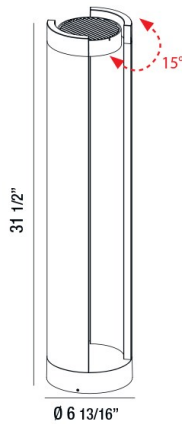

FYRSA, BOLLARD, 15W, LED

PRODUCT DETAILS

No.	:	31923-026
Product Color	:	GRAPHITE GREY
Diameter	:	6.8125"
Height	:	31.5"
Weight	:	7lbs

LIGHT SOURCE DETAILS

Light Source Type	:	INTEGRATED LED
Input Voltage	:	120V
Bulb Voltage	:	120V
Socket Type	:	LED
Total Wattage	:	15W
Delivered Lumens	:	367lm
Kelvin	:	3000K
CRI	:	80
Dimmable	:	No

OPTIONS AVAILABLE

ITEM NO.	FINISH	SHADE
31923-026	GRAPHITE GREY	

TECHNICAL DETAILS

IP Rating	:	65
Location	:	WET
Approval	:	
Title 24	:	Yes

PROJECT INFORMATION

 Job Name: Date: Type:

 Comments: