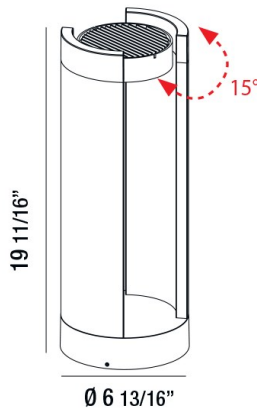

DANYON, BOLLARD, 15W, LED

PRODUCT DETAILS

No.	:	31922-029
Product Color	:	GRAPHITE GREY
Shade / Accent Colour	:	GREY
Diameter	:	6.8125"
Height	:	19.6875"
Weight	:	5.2LBS

LIGHT SOURCE DETAILS

Number of Bulbs	:	1
Light Source	:	LED
Light Source Type	:	INTEGRATED LED
Input Voltage	:	120V
Bulb Voltage	:	120V
Socket Type	:	LED
Wattage	:	1 X 15W
Total Wattage	:	15W
Delivered Lumens	:	370LM
Kelvin	:	3000K
CRI	:	80
Bulb Included	:	YES
Dimmable	:	NO

OPTIONS AVAILABLE

ITEM NO.	FINISH	SHADE
31922-029	GRAPHITE GREY	
31922-041	BLACK	FROST PC

TECHNICAL DETAILS

IP Rating	:	65
Location	:	WET
Approval	:	<input type="checkbox"/>
Title 24	:	YES

PROJECT INFORMATION