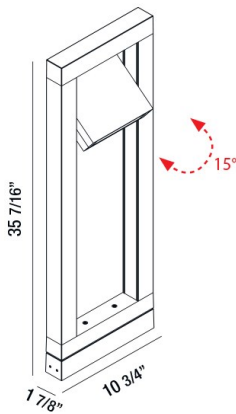

TECHNICAL DETAILS

Driver	:	ELECTRONIC DRIVER 120V 50/60HZ
IP Rating	:	65
Location	:	WET
Approval	:	☐
Title 24	:	YES

PROJECT INFORMATION

Job Name: Date: Type:

Comments: