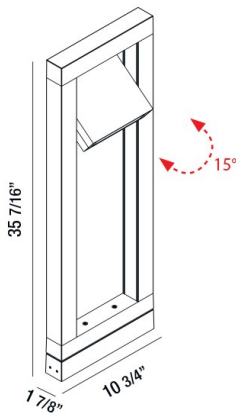

TECHNICAL DETAILS

Driver	:	ELECTRONIC DRIVER 120V 50/60HZ
IP Rating	:	65
Location	:	WET
Approval	:	
Title 24	:	YES

PROJECT INFORMATION

Job Name: Date: Type:

Comments: